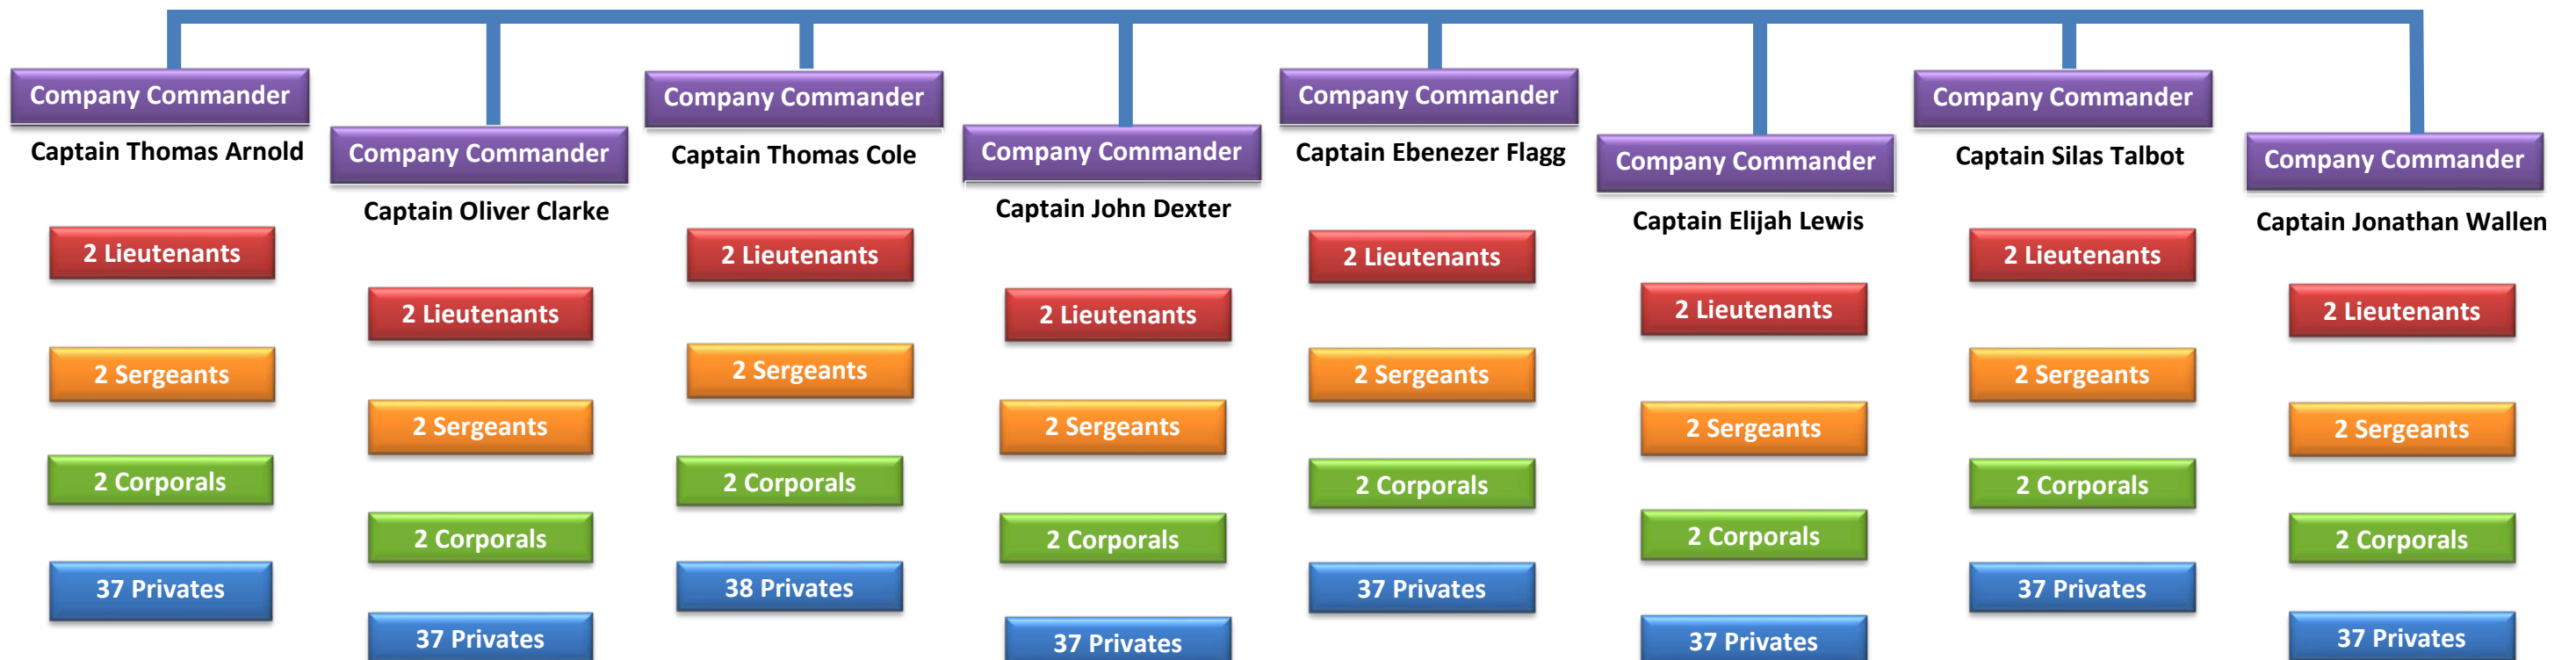

Colonel

Christopher Green

Lieutenant Colonel

Adam Comstock

Major

Samuel Ward

Platoon [16 – 20 Soldiers]

Company [32 – 40 Soldiers]