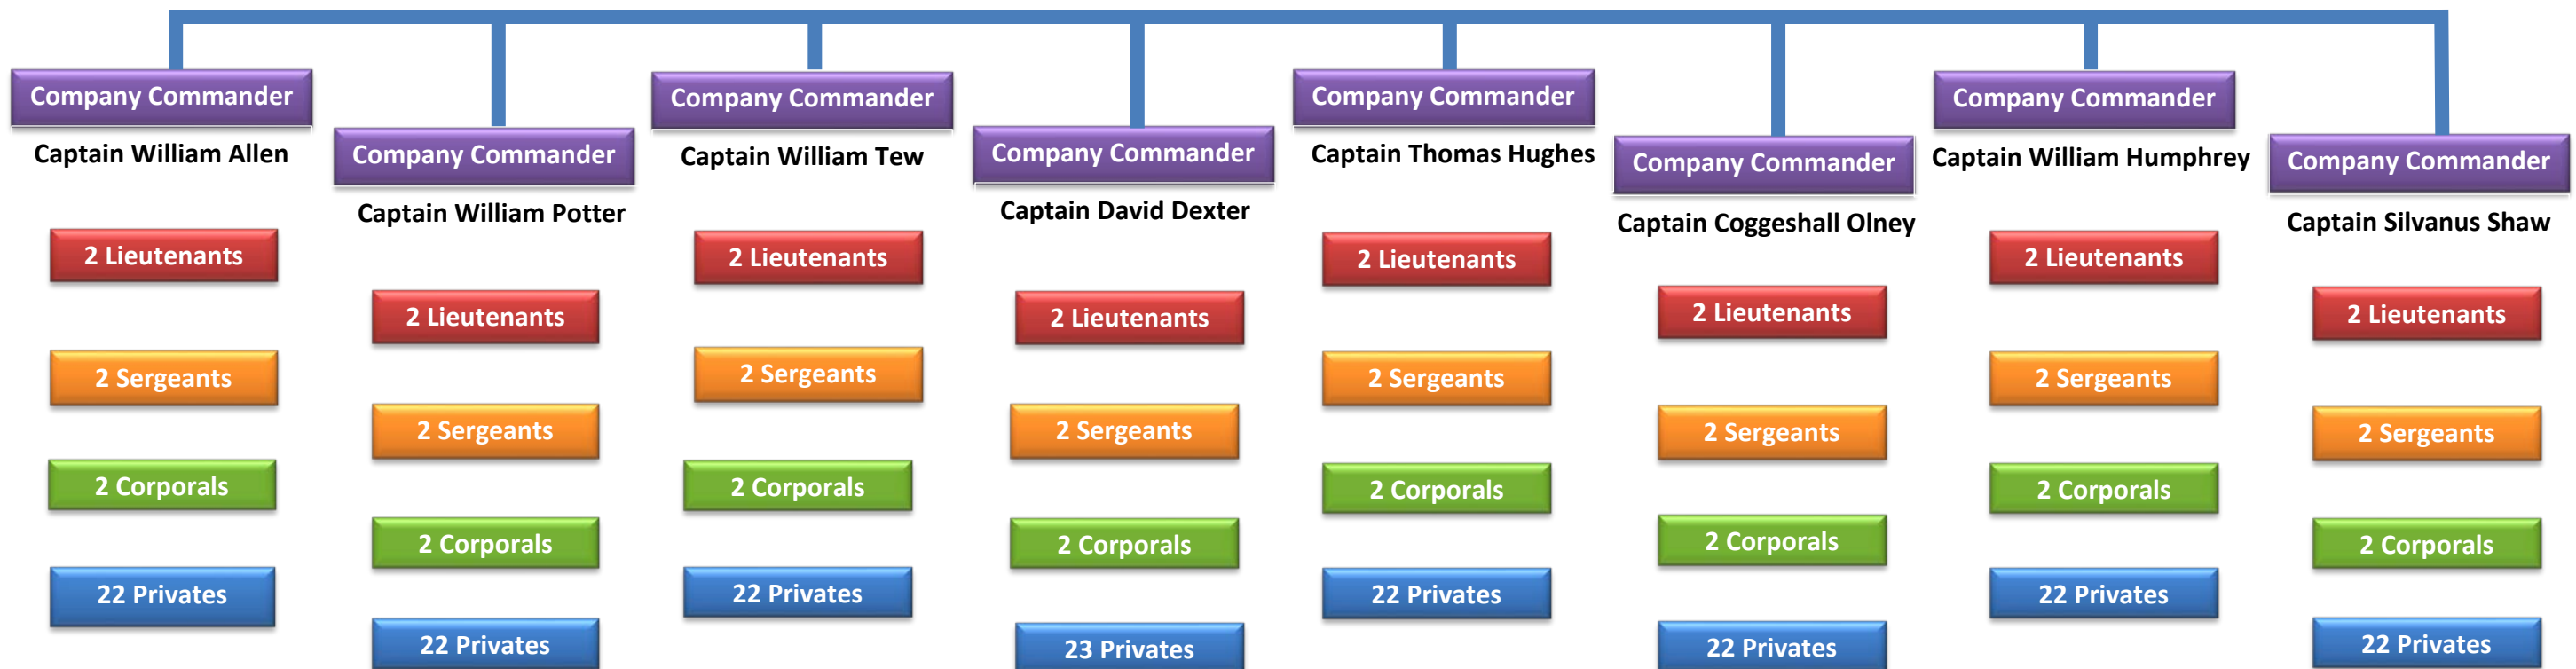

Colonel

Israel Angell

Lieutenant Colonel

Jeremiah Olney

Major

Simeon Thaver

Platoon [16 – 20 Soldiers]

Company [32 – 40 Soldiers]